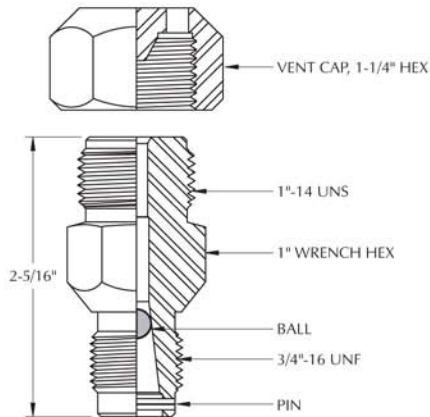

McEvoy® Style Fittings

McEvoy® Style Compound Fittings

3/4" - 16 UNF ENGAGEMENT THREAD
1" - 14 UNS CAP THREAD

MATERIAL	PART NO.	PLATING	HEAT TREATMENT	BALL
1215	BGF1-MCE	Zinc-Cobalt	---	**CA
316 SS	BGF1-MCE-2	---	Annealed (NACE)	K-Monel®
4140	BGF1-MCE-3	Zinc-Cobalt	Rc 22 Max (NACE)	K-Monel®

Valve Sealant Supply

REV 5-25-05 VSS

McEvoy® Style Grease Fittings

3/4" - 16 UNF ENGAGEMENT THREAD
7/8" - 14 UNS CAP THREAD

MATERIAL	PART NO.	PLATING	HEAT TREATMENT	BALL
1215	BGF78-MCE	Zinc-Cobalt	---	**CA
316 SS	BGF78-MCE-2	---	Annealed (NACE)	K-Monel®
4140	BGF78-MCE-3	Zinc-Cobalt	Rc 22 Max (NACE)	K-Monel®