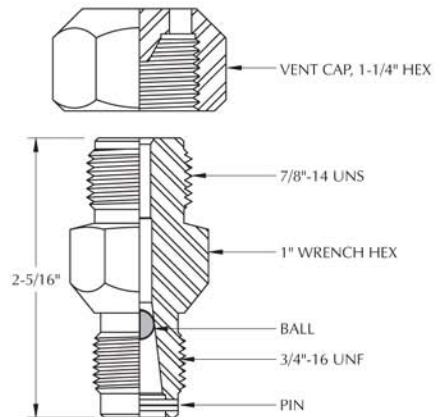

McEvoy® Style Fittings

McEvoy® Style Compound Fittings

3/4" - 16 UNF ENGAGEMENT THREAD
1" - 14 UNS CAP THREAD

MATERIAL	PART NO.	PLATING	HEAT TREATMENT	BALL
1215	BGF1-MCE	Zinc-Cobalt	---	**CA
316 SS	BGF1-MCE-2	---	Annealed (NACE)	K-Monel®
4140	BGF1-MCE-3	Zinc-Cobalt	Rc 22 Max (NACE)	K-Monel®

Valve Sealant Supply

REV 5-25-05 VSS

McEvoy® Style Grease Fittings

3/4" - 16 UNF ENGAGEMENT THREAD
7/8" - 14 UNS CAP THREAD

MATERIAL	PART NO.	PLATING	HEAT TREATMENT	BALL
1215	BGF78-MCE	Zinc-Cobalt	---	**CA
316 SS	BGF78-MCE-2	---	Annealed (NACE)	K-Monel®
4140	BGF78-MCE-3	Zinc-Cobalt	Rc 22 Max (NACE)	K-Monel®